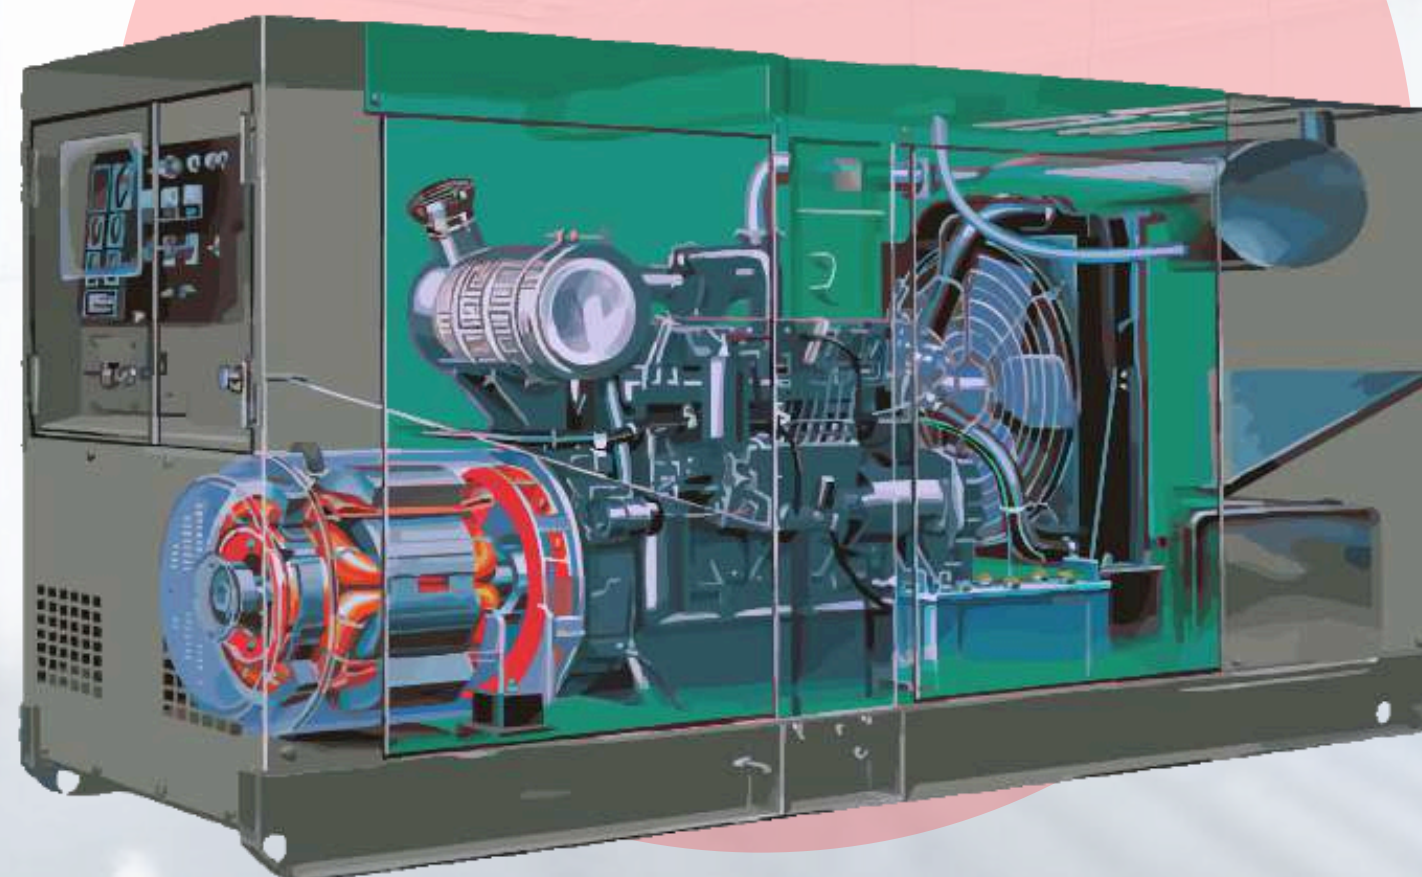

100%

JAPANESE TECHNOLOGY

150

Trusted by industries
in over 150 nations
worldwide.

70%

Dominating Japan's
outdoor power market
with a 70% industry share.

65dB

The average decibel of
major DCA generators
at 7m distance

29 Years

Our longest-serving unit
in the field—still fully
operational and performing
at peak efficiency.