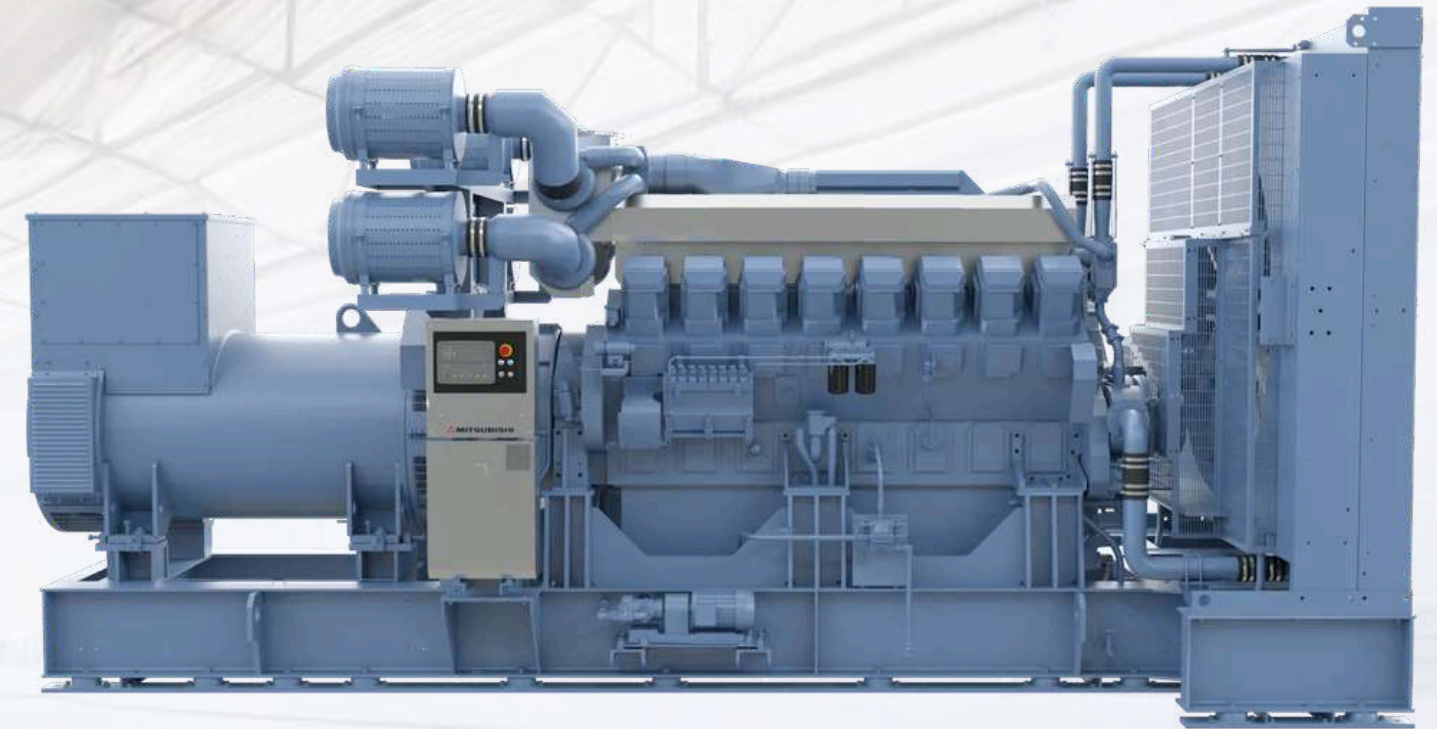

POWERING YOUR SUCCESS

OUR POWER SOLUTIONS LINEUP

600 kVA to 2500 kVA

**MITSUBISHI
GENERATOR SERIES**

MGS-R All-In-One Diesel Generator

The Mitsubishi Diesel Generator “MGS-R” Series is the premier “All-In-One” solution for industrial power in the Philippines. Designed with top-notch capabilities, the MGS-R lineup provides a versatile power output range from 600kVA to 2500kVA.

SPACE SAVING & RELIABLE

The MGS-R series is designed with a smaller footprint compared to predecessors, allowing for easier installation in constrained spaces.

QUICK START

Optimized for rapid startup and load acceptance, providing essential backup power almost instantly when utility power fails.