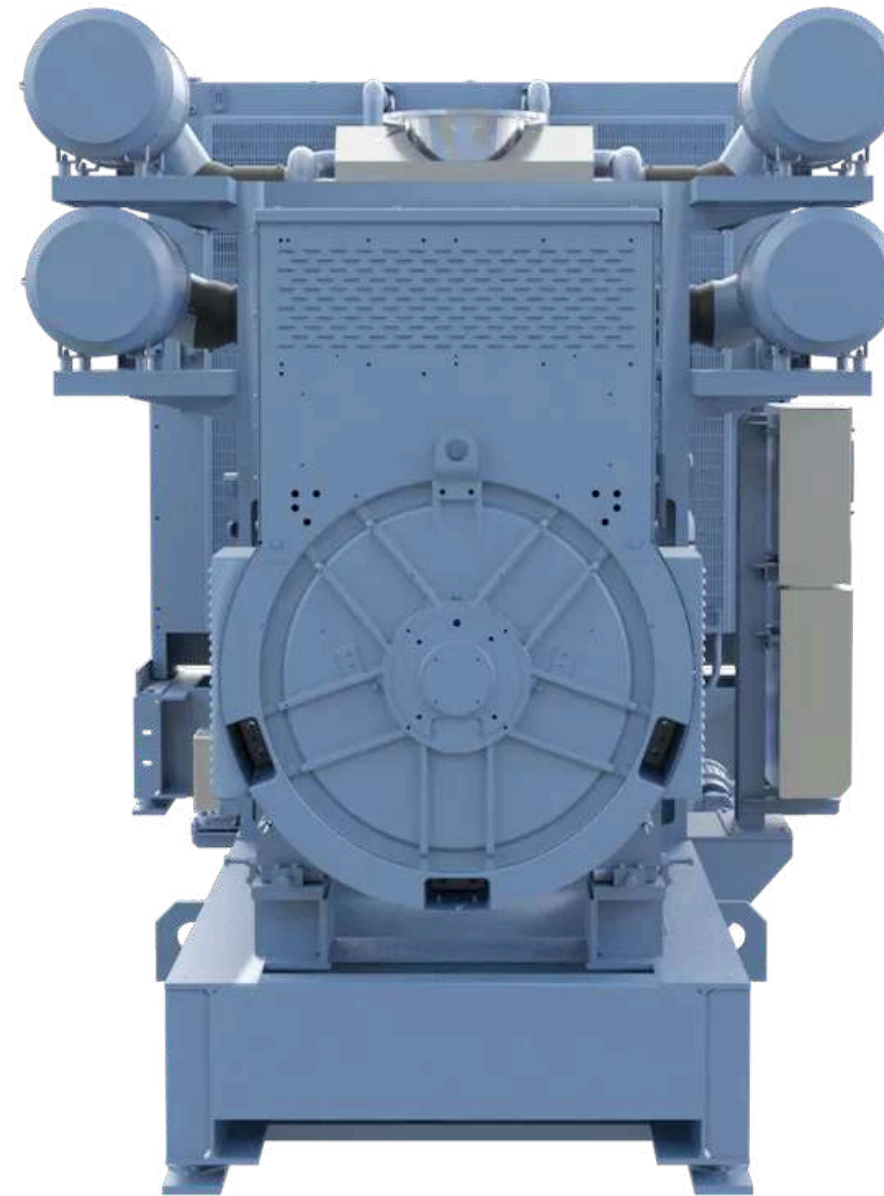

SPACE SAVING & RELIABLE

The MGS-R series is designed with a smaller footprint compared to predecessors, allowing for easier installation in constrained spaces.

QUICK START

Optimized for rapid startup and load acceptance, providing essential backup power almost instantly when utility power fails.